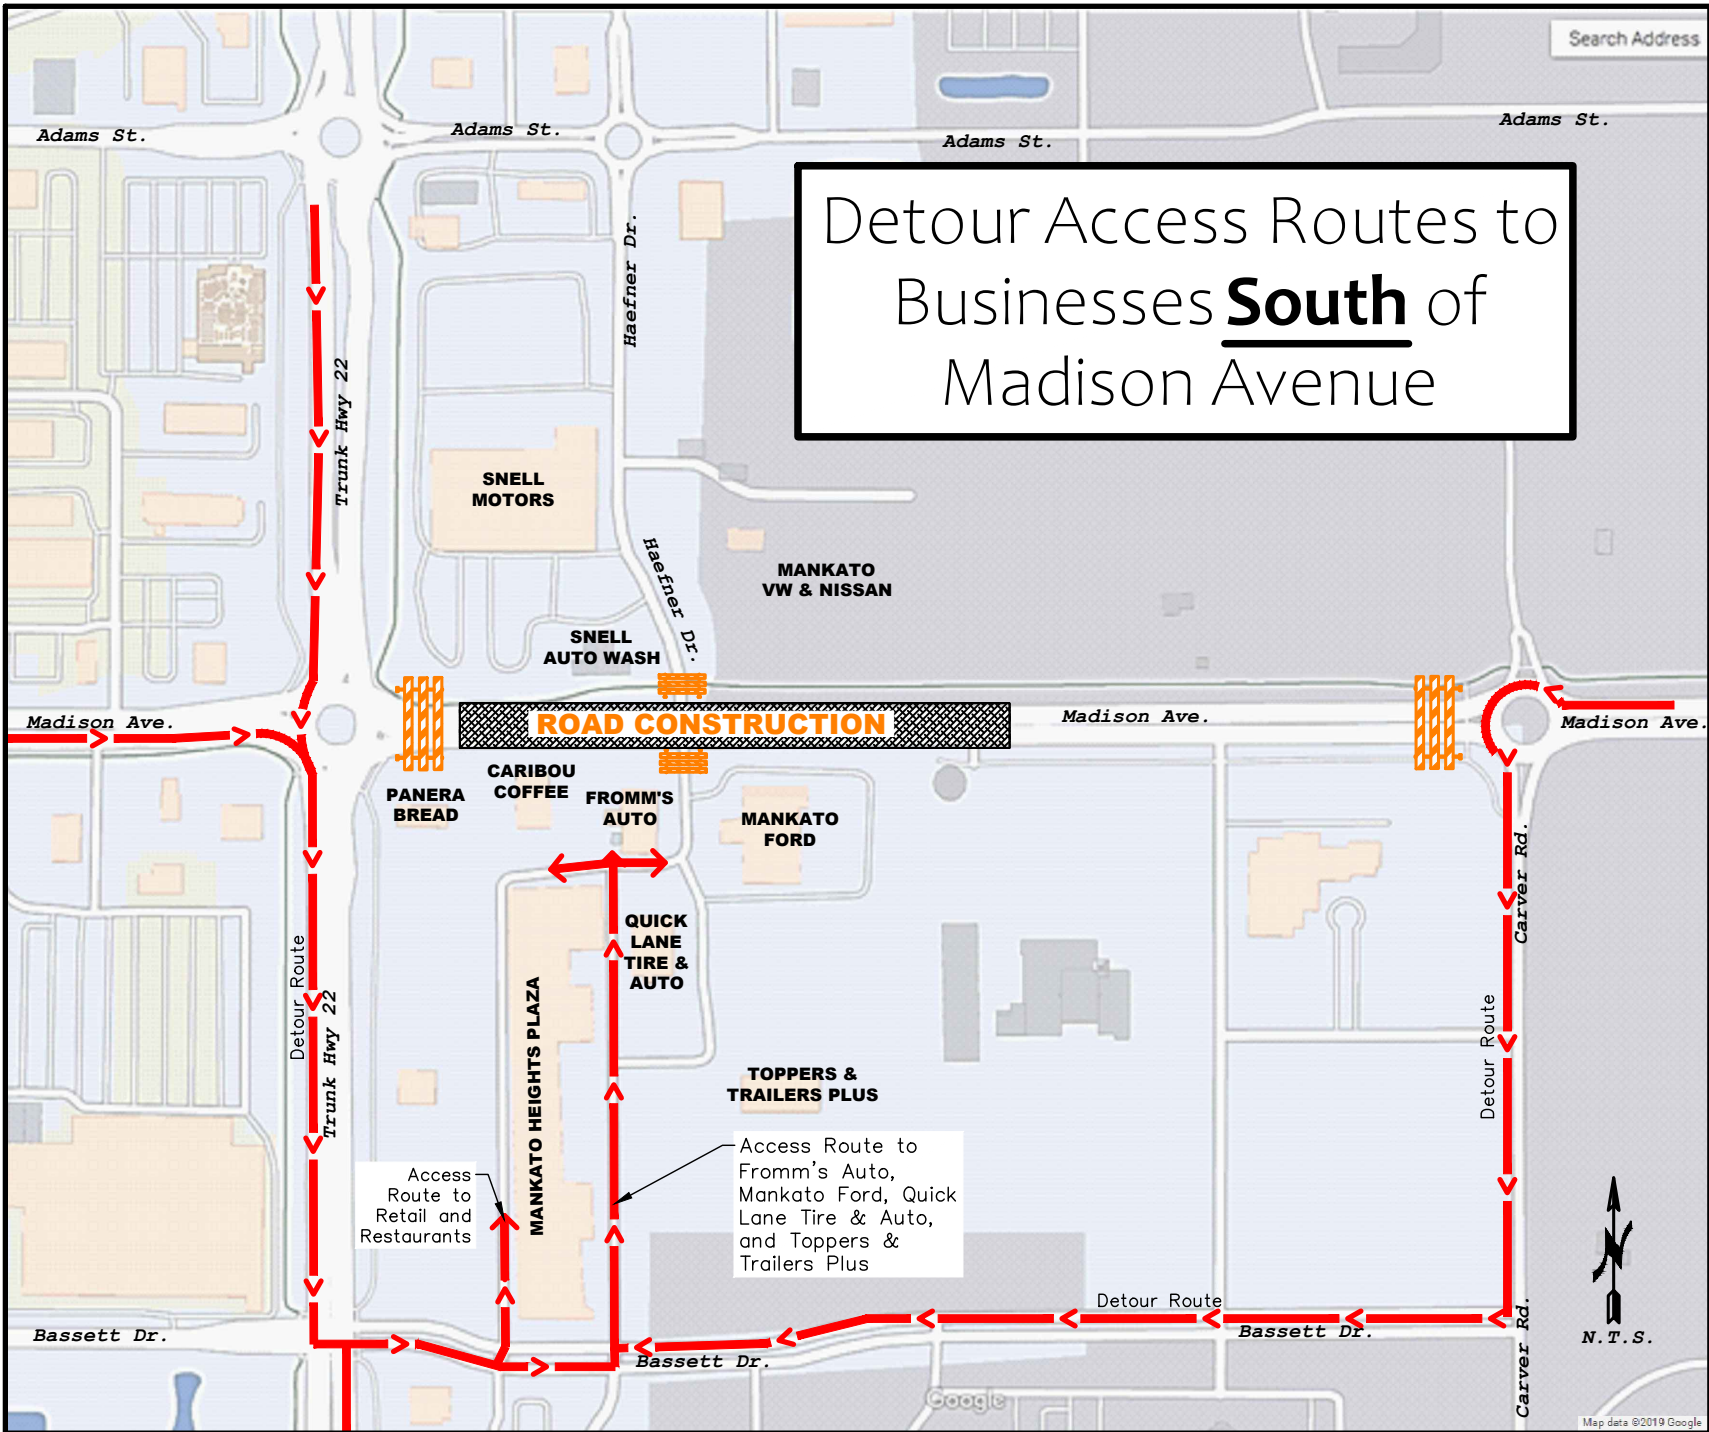

# Detour Access Routes to Businesses South of Madison Avenue

Access Route to Retail and Restaurants

Access Route to Fromm's Auto, Mankato Ford, Quick Lane Tire & Auto, and Toppers & Trailers Plus

N.T.S.