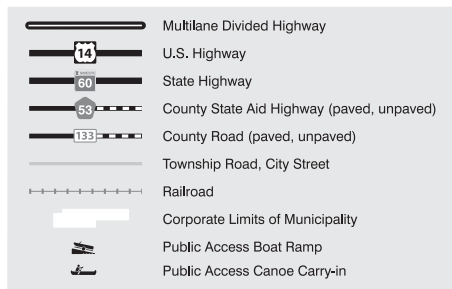

MUNICIPALITIES OF BLUE EARTH COUNTY

This scale is for all maps this side