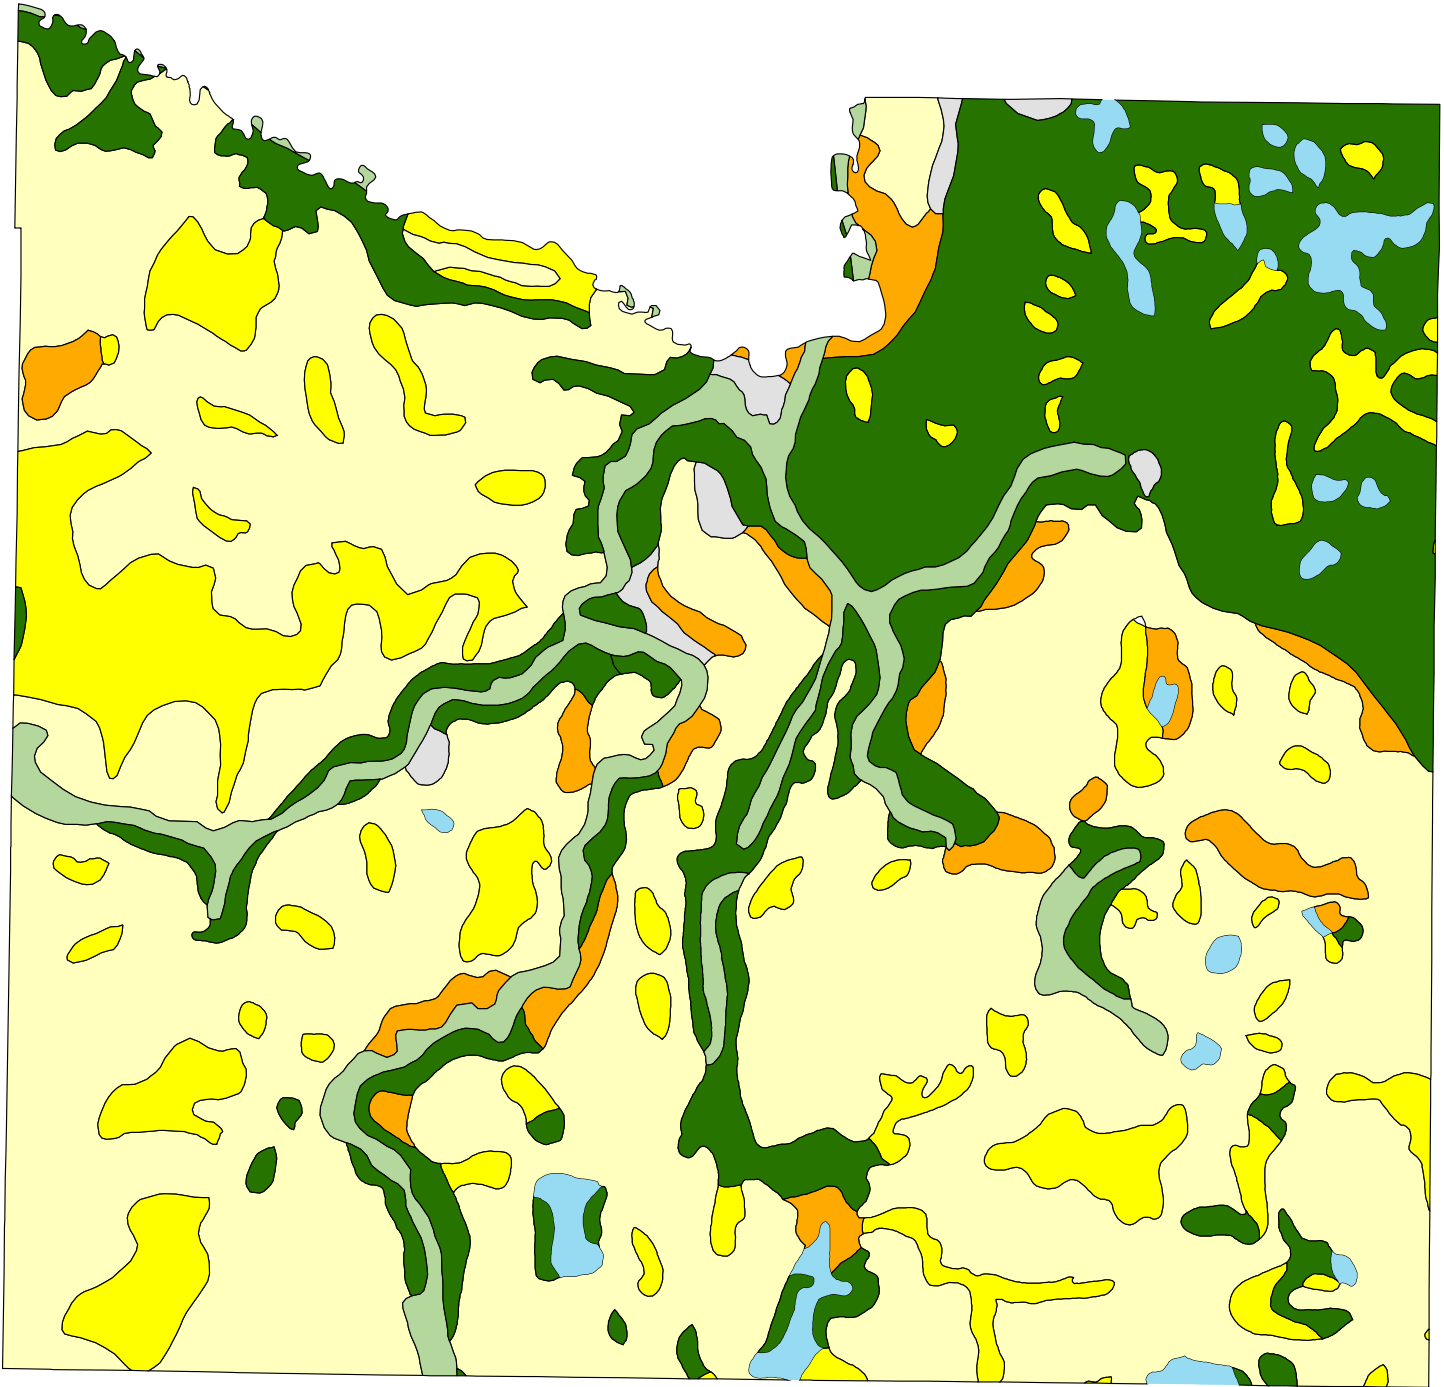

Pre-Settlement Vegetation - Blue Earth County

Brushland

- Aspen-Oak Land
- Oak Openings and Barrens

Grassland

- Prairie
- Wet Prairie

Water

- Lakes - Open Water

Forsest

- Big Woods - Hardwoods
- River Bottom Forest

Prepared By: Blue Earth County
Environmental Services
September 2004

Sources: Minnesota Department of
Natural Resources - Based on
Marschner's original analysis of Public Land
Survey notes and landscape patterns.